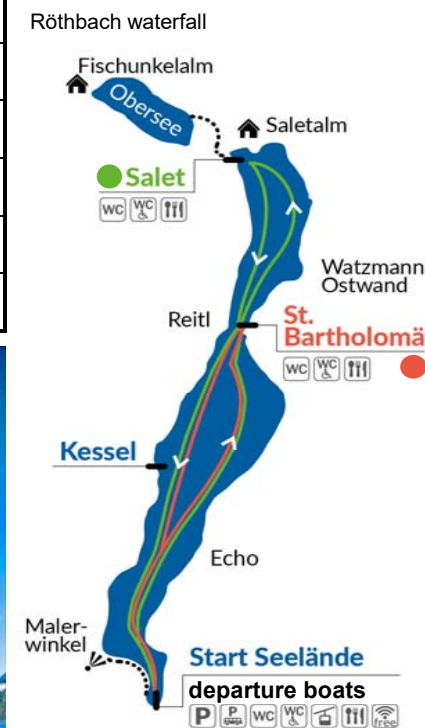

Dear guest,
due to the strict regulations, we have to cover high costs related to Covid-19. Therefore we have increased our prices.
We ask for your understanding.

Ticket (inclusive 5 % VAT)		Adults	Children (between 6 to 17 years)	Groups* (from 20 full paying persons)
> Königssee - St. Bartholomä ●	return ticket	16,70 €	8,40 €	15,10 €
> Königssee - Salet ●	return ticket	20,20 €	10,20 €	18,20 €
> Königssee - St. Bartholomä (or in reverse)	one way	8,40 €	4,20 €	
> Königssee - Salet (or in reverse)	one way	10,10 €	5,10 €	
> Königssee - Kessel (or in reverse)	one way	6,00 €	3,00 €	
> St. Bartholomä - Salet	return ticket	5,00 €	2,50 €	
> St. Bartholomä - Salet (or in reverse)	one way	3,00 €	1,50 €	
> St. Bartholomä - Kessel (or in reverse)	one way	3,00 €	1,50 €	

Special rates (inclusive 5 % VAT)	Price
> Dog ticket (It is compulsory for all dogs to wear muzzles, regardless of breed or size. We do not accept any attack dog breeds for transportation.)	4,00 €
> Annual ticket (Your benefit: Valid for boat trips on the Königssee, Tegernsee, Starnberger See and Ammersee.)	195,00 €
> Family discount (One adult member of the family is paying the full fare, the first own child from 6 to 17 years pays the price for children, all further own children from 6 to 17 years pay only 1 € each.)	
No discount on "Kur- and Gästekarte" !	

Muzzles
necessary!

Notes: *) The group leader must purchase the tickets for the whole group and pay the entire sum at one go.
No discount of one way tickets.

- ⇒ Children up to 5 years in company by an adult member of family are free of charge.
- ⇒ Groups of pupils (minimum 10 pupils) from 6 - 17 years accompanied by a teacher or an adult group-leader are paying children fare. Per 10 pupils one teacher or adult guardian is free of charge.
- ⇒ No combination of discounts. In order to check your right of a discount please provide evidence (e.g. ID-Card as proof of the child's age).
- ⇒ Please refer to the general tariff conditions of the Bayerische Seenschiffahrt GmbH. Subject to change.

Please take note of the departure times of the last boats from St. Bartholomä and Salet, as there is nowhere to spend the night and no footpath back to the village Königssee.

Bayerische Seenschiffahrt GmbH
Seestr. 55 ~ 83471 Schönau a. K.
phone +49 8652 9636-96
fax +49 8652 9636-10
zentrale@seenschiffahrt.de
www.seenschiffahrt.de