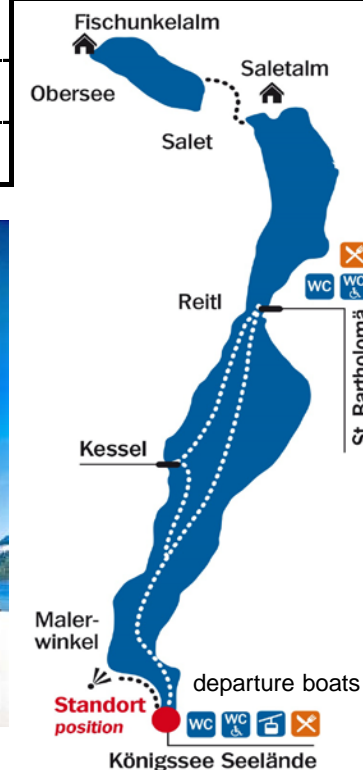

Prices Schifffahrt Königssee

valid from 01.07.2020

Ticket (inclusive 5 % VAT)		Adults	Children (between 6 to 17 years)	Groups * (from 20 paying persons)
> Königssee - St. Bartholomä	return ticket	16,70 €	8,40 €	15,10 €
> Königssee - St. Bartholomä (or in reverse)	one way	8,40 €	4,20 €	
> Königssee - Kessel (or in reverse)	one way	6,00 €	3,00 €	
> St. Bartholomä - Kessel (or in reverse)	one way	3,00 €	1,50 €	

Special rates (inclusive 5 % VAT)	Price
> Dog ticket (It is compulsory for all dogs to wear muzzles, regardless of breed or size. We do not accept any attack dog breeds for transportation.)	Muzzles 4,00 €
> Annual ticket (Your benefit: Valid for boat trips on the Königssee, Tegernsee, Starnberger See and Ammersee.)	195,00 €
> Family discount (One adult member of the family is paying the full fare, the first own child from 6 to 17 years pays the price for children, all further own children from 6 to 17 years pay only 1 € each.)	
No discount on "Kur- and Gästekarte" !	

**Please take note of the departure times of the last boats,
as there is nowhere to spend the night and no footpath back to the village Königssee.**

Bayerische Seenschiffahrt GmbH
Seestr. 55 ~ 83471 Schönau a. K.
phone +49 8652 9636-96
fax +49 8652 9636-10
zentrale@seenschiffahrt.de
www.seenschiffahrt.de